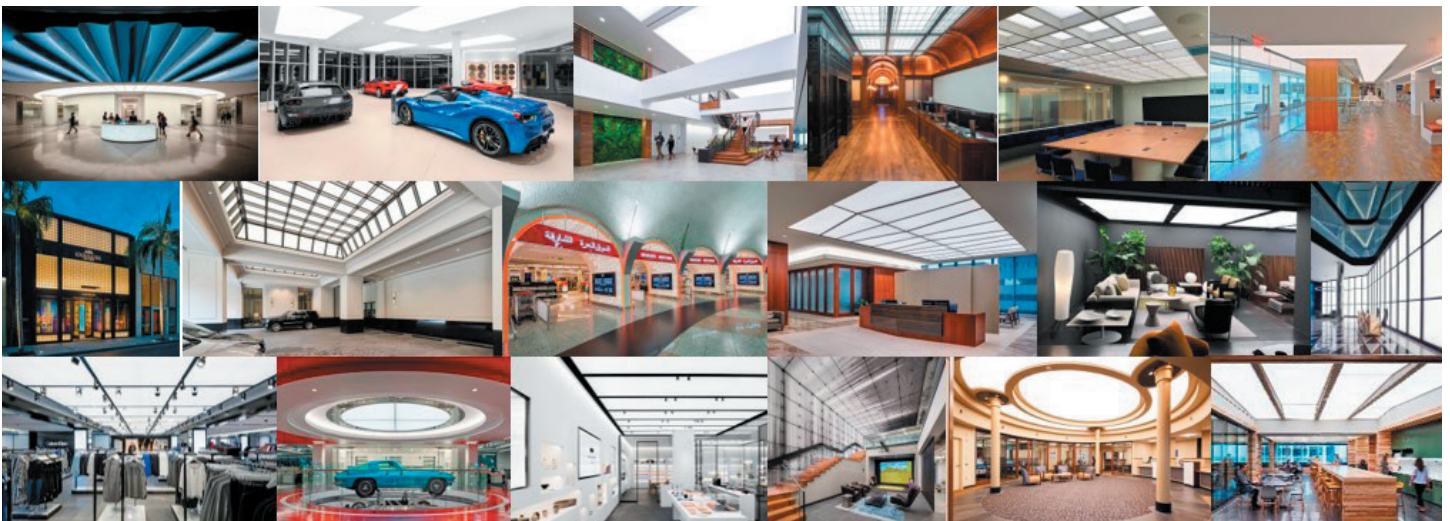

TILE EXTERIOR

POWER & CONTROL

For more information contact your local representative or visit us at www.cooledgeighting.com