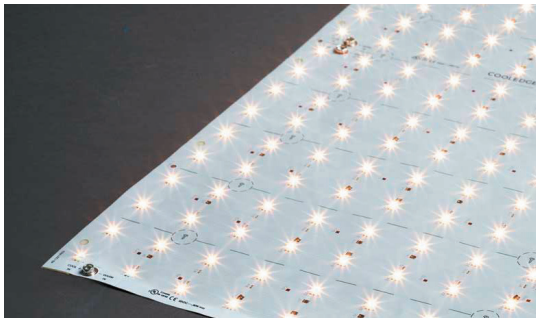

COOLEEDGE™

IMMERSIVE ILLUMINATION PRODUCTS FROM COOLEEDGE LIGHTING

LIGHTING SYSTEMS

Changing The Paradigm of Lighting

Cooledge delivers large-scale illumination systems for creating low profile, high quality luminous surfaces for almost any application.

TILE INTERIOR